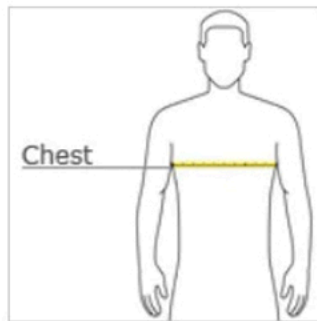

#### HOW TO MEASURE

#### CHEST WIDTH

Measure under the arm and around the fullest part of the chest with arms down, keeping tape horizontal.

#### SIZE CHART

	XS	S	M	L	XL	2XL	3XL	4XL
Chest	32-34	35-37	38-40	41-43	44-46	47-49	50-53	54-57