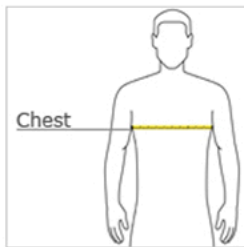

#### HOW TO MEASURE

#### CHEST WIDTH

Measure under the arm and around the fullest part of the chest with arms down, keeping tape horizontal.

#### SIZE CHART

	XS	S	M	L	XL	2XL	3XL	4XL
Chest	32-34	35-37	38-40	41-43	44-46	47-49	50-53	54-57